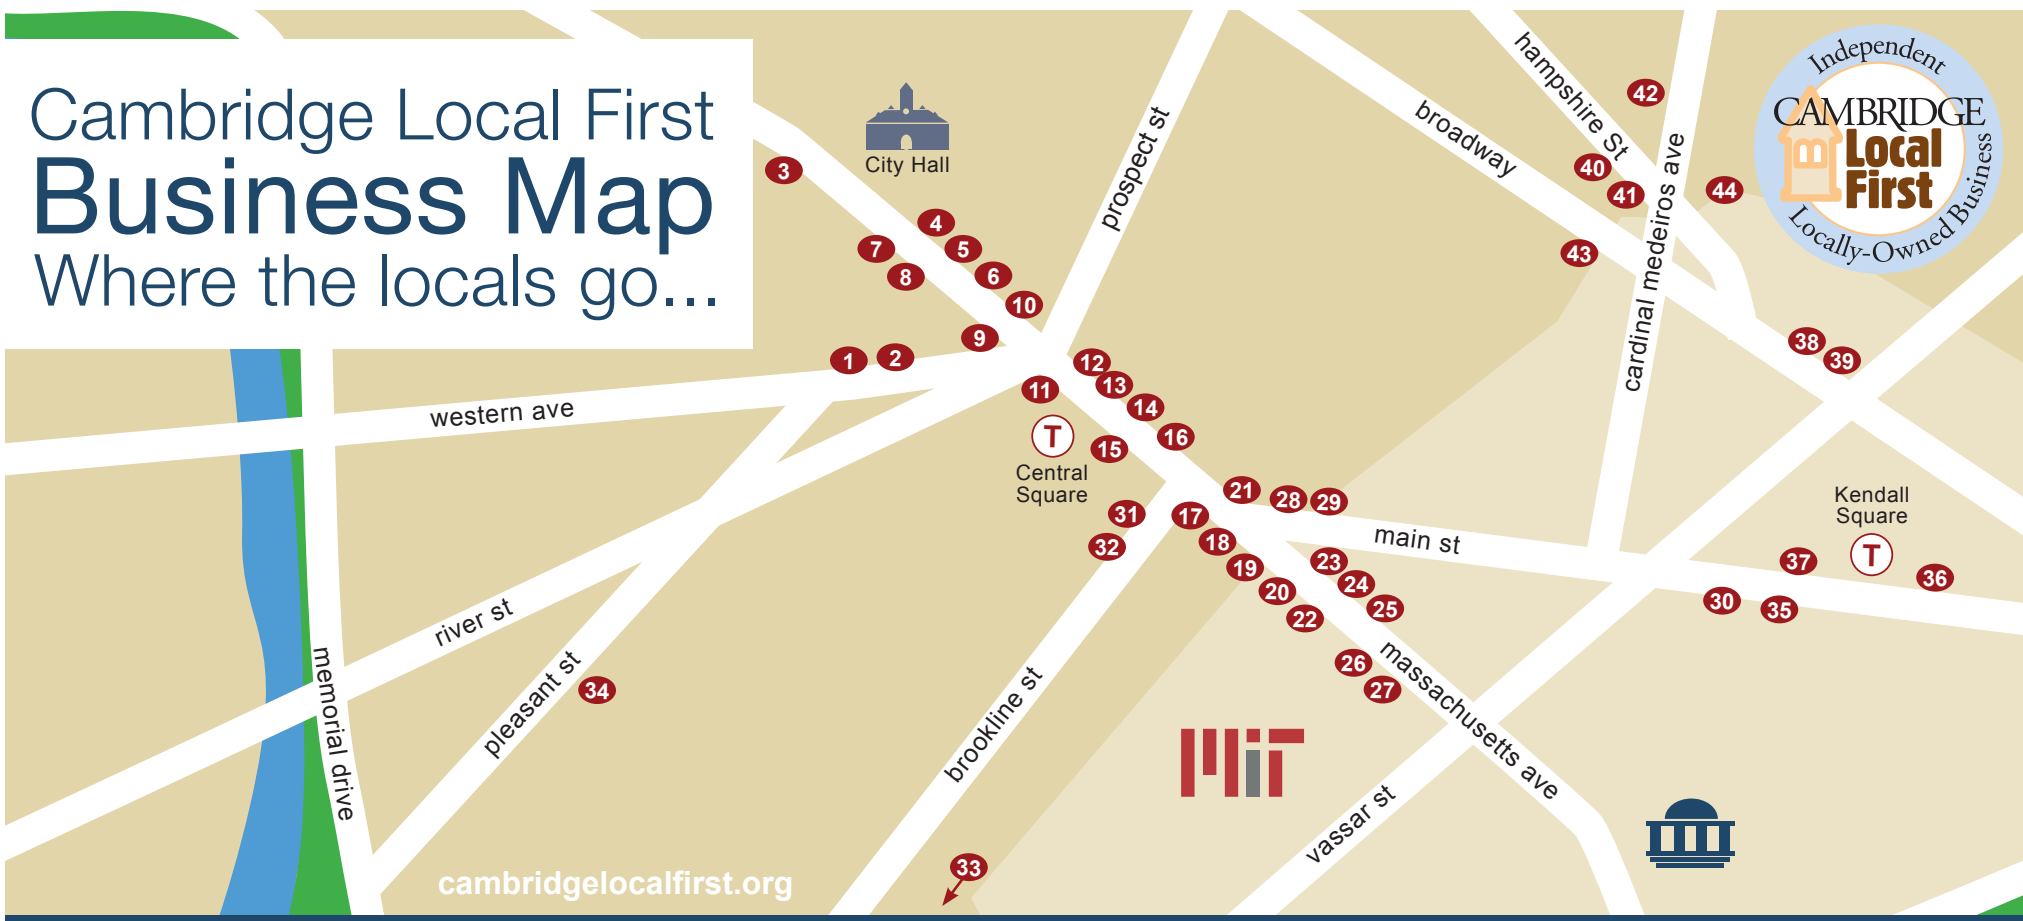

Cambridge Local First Business Map

Where the locals go...

Central Square

1. Bedworks – 15 Western Ave
2. India Pavilion – 17 Central Square
3. Antonina Bodywork: Massage – 872 Mass Ave
4. 1369 Coffee House – 757 Mass Ave
5. Picante – 735 Mass Ave
6. Seven Stars – 731 Mass Ave
7. Tavern in the Square – 720 Mass Ave
8. Four Burgers – 704 Mass Ave
9. Classic Graphx – 678 Mass Ave
10. Central Square Florist – 653 Mass Ave
11. Cambridge Savings Bank – 630 Mass Ave
12. Clear Conscience Café – 581 Mass Ave
13. Harvest Co-op Market – 581 Mass Ave
14. Libby's Liquors – 575 Mass Ave
15. Teddy Shoes – 548 Mass Ave

16. University Florist – 505 Mass Ave
17. Middle East Restaurant and Nightclub – 472 Mass Ave
18. Central Square Theater – 450 Mass Ave
19. Economy Hardware – 438 Mass Ave
20. Mariposa Bakery – 424 Mass Ave
21. Cafe Luna – 403 Mass Ave
22. VIM Fitness Spa & Salon – 350 Mass Ave
23. University Stationery – 311 Mass Ave
24. MIT Museum – 265 Mass Ave
25. Cambridge Bicycle – 259 Mass Ave
26. Central Bottle – 196 Mass Ave
27. Flour Bakery and Cafe – 190 Mass Ave
28. Toscanini's – 899 Main St
29. Nest Home and Garden – 875 Main St
30. The Kendall Hotel – 350 Main St
31. Brookline Lunch – 9 Brookline St

32. Buckaroo's Mercantile – 5 Brookline St
33. Good News Garage – 75 Hamilton St
34. APA Transmission – 73 Pleasant St

Kendall Square

35. Cambridge Trust Co. – 326 Main St
36. Kendall Press – One Main St
37. Ambit Press/Minuteman Press – 5 Cambridge Center
38. Cambridge Innovation Center – One Broadway
39. Zigo Café – One Broadway
40. Atasca - 50 Hampshire St
41. Emma's Pizza – 40 Hampshire St
42. Hungry Mother – 233 Cardinal Medeiros Ave
43. Garment District – 200 Broadway
44. Cambridge Brewing Company – 1 Kendall Square